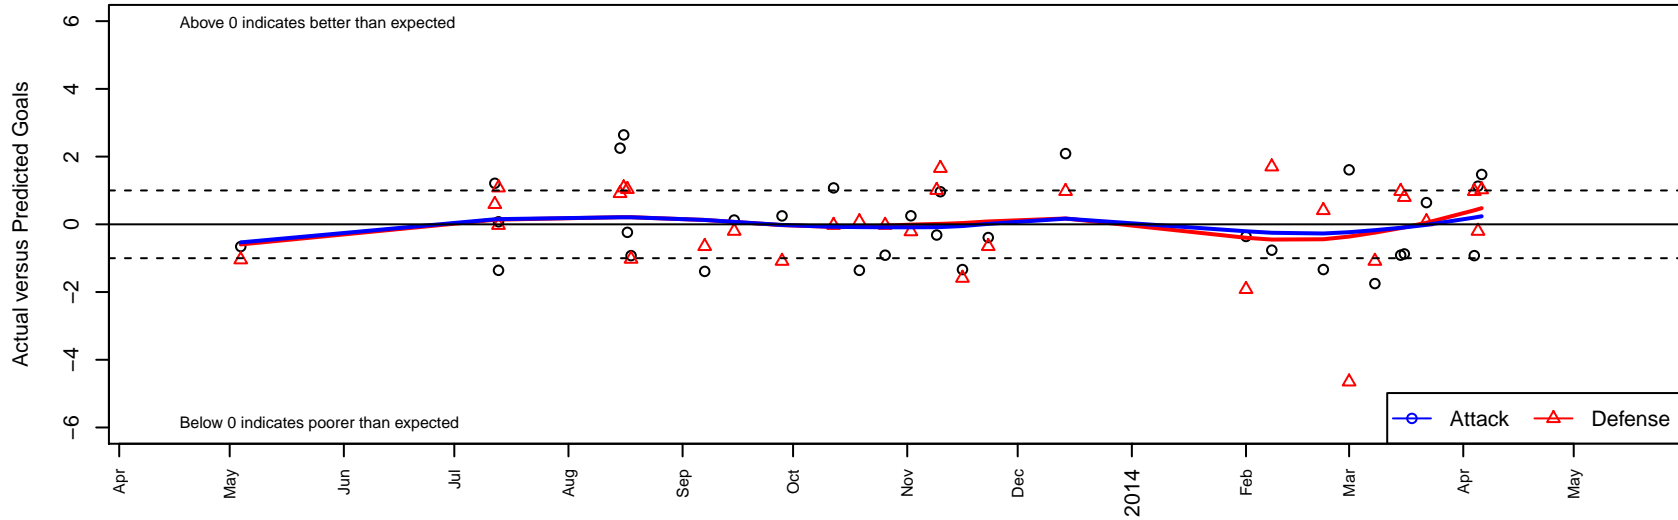

MVP Rapids Navy B99

Maple Valley SA
 Maple Valley, WA
 B99 total strength=1184
 attack=4.18 defense=3.43
 fall league = PSPL Classic 1 U14, Spr PSPL CI
 alt names used:
 MVP Rapids Navy B99
 MVP Rapids 99 Navy
 MAPLE VALLEY PREMIER MVP RAPIDS 99 N

Venues played:
 WA Cup GS U13
 King of the Hill Cascade U14
 Bigfoot Gold U14
 PSPL Classic 1 U14
 Spr PSPL Classic 1 U14
 WA Cup BU14 Gold/Silver U14

MVP Rapids Navy B99
 Dots are actual minus expected GF (blue circles) and GA (red triangles).
 Blue line is smoothed change in attack strength. Red is smoothed change in defense strength.